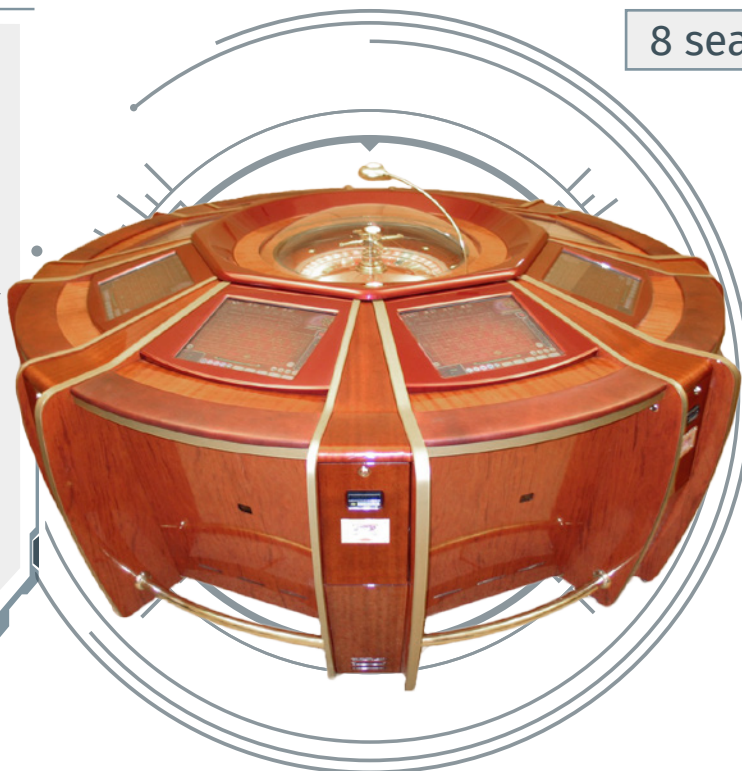

SET-ENGINE 8 SEATS

MULTIPLAYER MACHINES

8 seats

SET-Engine is a line of multi-player electro-mechanical Roulettes equipped with automatic Roulette wheel and 8 or 5 seats (19 touch-screens).

For our multiplayer electronic Roulettes we use only high quality wheels with absolute randomness – same ones used for live tables. The power of ball blowing and rotor speed are permanently and randomly varied to provide unpredictable winning number. The perfect precision, outstanding quality and extended reliability guarantee 24/7 wheel spinning of our electromechanical roulettes. Beside the automatic wheel SET-Engine can be connected to 3 additional automatic or live wheels.

BENEFITS

- "Casino level" wheel
- Random speed of rotor and ball
- Plasma with Live video of up to 4 Roulette wheels (optional)
- High game speed
- Simultaneous betting on up to 4 Roulette wheels (+ 3 live or automatic) and 6 card games
- Ergonomic cabinet and refined interface
- Multi-level stat access (for casino staff)

FEATURES

- 8 players
- Remote betting
- Wheel stat & service information
- Bonus game (optional)
- 8 card games (optional)
- Bill-acceptor, card-reader & TITO
- GLI approved
- SAS protocol
- 19" touch screen

Card games

- Poker (Oasis, Russian, 6 card, Texas, Holdem, Split)
- Baccarat
- Black Jack

Roulette tables

- Up to 4 live roulette tables
- 4 layout colors

SPECIFICATIONS

Netto: central unit:	118 kg
terminal (1 pcs):	65 kg
width:	2800 mm
height:	2100 mm
depth:	2100 mm