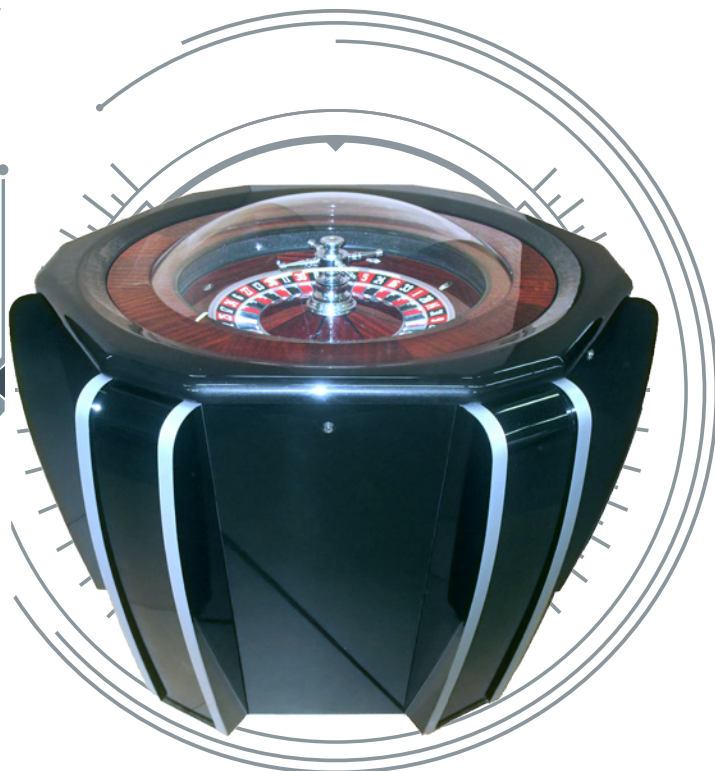

## ELECTROMECHANICAL ROULETTE

This automatic wheel is equipped with a pneumatic ball pusher and in-rim sensors for instant ball recognition.

Olga can be used as **central module** in the electromechanical Roulettes SET-Engine or as **game source** for remote betting terminals Alaska. It also can be finished with rich variety of paints and wood veneers.

### BENEFITS

- Casino level precise wheel
- Random rotor speed and ball push
- High game speed
- On-board wheel statistics
- High level of security and protection against fraud

### SPECIFICATIONS

Netto:	118 kg
Height:	1100 mm
Diameter:	1100 mm
Ball pusher:	Pneumatic
Sensors:	In-rim optical