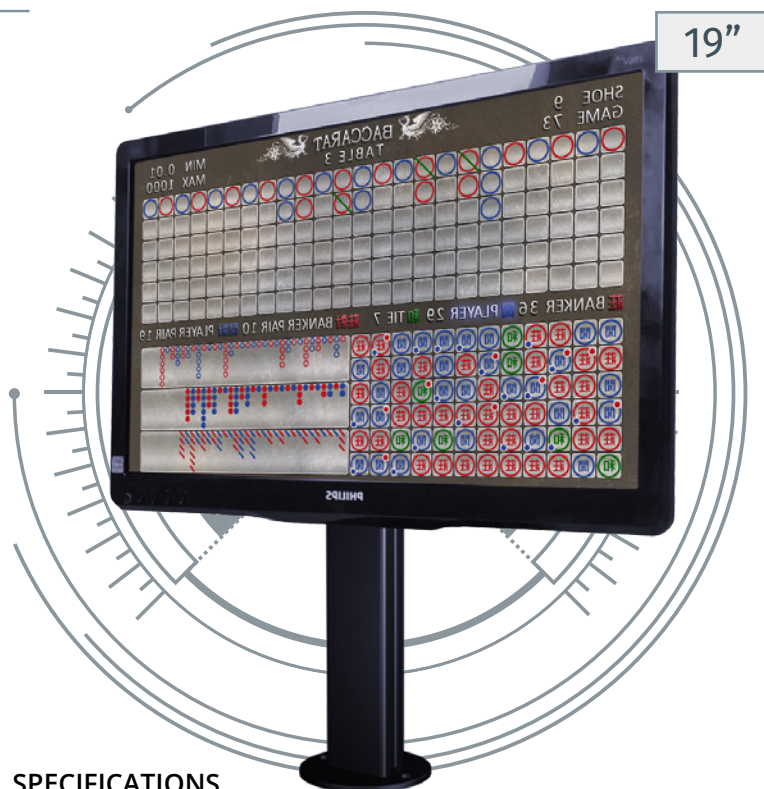

BACCARAT / PUNTO BANCO

TABLE SYSTEM FOR CARD GAMES

Display for Baccarat game supports simplified and traditional designs.

This Baccarat scoreboard display is also suitable for Punto Banco, baccarat chemin de fer (or "chemmy") or baccarat banque (or "à deux tableaux").

Each Baccarat display can be switched to traditional layout with extended statistics.

Any design can be modified depending on casino needs.

The small controller is equipped with USB or wireless keypad.

BENEFITS

- Super small control unit
- Multiple traditional designs on board

FEATURES

- 19" LCD display
- Simplified design with simple statistics
- Traditional design with 4 kind of traditional statistic visualization

SPECIFICATIONS

19" single sided display:	440×275×50 mm
Height (can be customized):	600 mm
Controller unit:	95×75×30 mm

MODIFICATIONS

- Design can be customized for casino needs (including logo)
- Screensaver mode with slideshow
- Customizable Min/Max bets on Punto, Banko and Tie