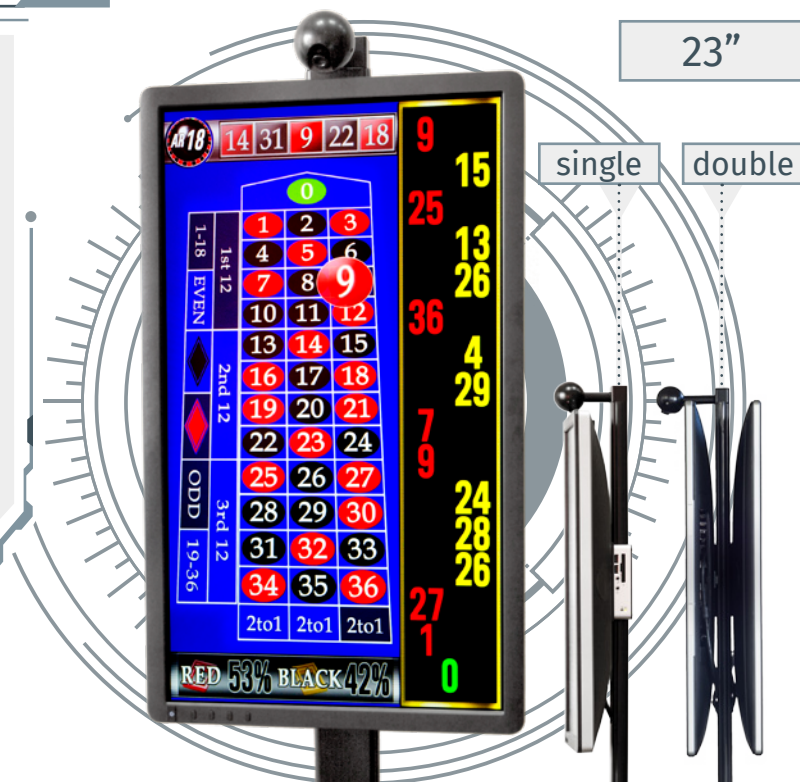

## ROULETTE DISPLAY

The Junior display is a roulette 23" LCD display equipped with **automatic video reader**. It's the most accessible (in terms of simplicity and pricing) and the younger member of CYCLOPS family. Despite of its simplicity, it possesses all major features and benefits of CYCLOPS displays – quick recognition of winning numbers, on-board wheel stat, high performance (24/7), easy installation, etc.

### BENEFITS

- Fast auto recognition of winning numbers (1-2 sec)
- Onboard wheel stat and wheel deviation (available at display screen)
- Easy and quick initial installation (Push-Turn-Wait)
- Suitable for any international standard roulette wheels
- Wheel friendly: no sensors or reader heads
- High reliability – designed to operate 24/7
- Table friendly (does not harm table surface – can be attached to table edge)
- Reasonable price

### SPECIFICATIONS

23" single sided:	322×545×90 mm
Height (can be customized):	1100 m
Controller:	built-in
Case color:	black/silver

### FEATURES

- Single or double sided LCD 23" or 27"
- 5 backgrounds (can be customized)
- Single/double ZERO (can be customized)
- Table #
- 16 last winning numbers
- Simple chances stat
- Neighbors of winning number
- No More Bets status and error spins